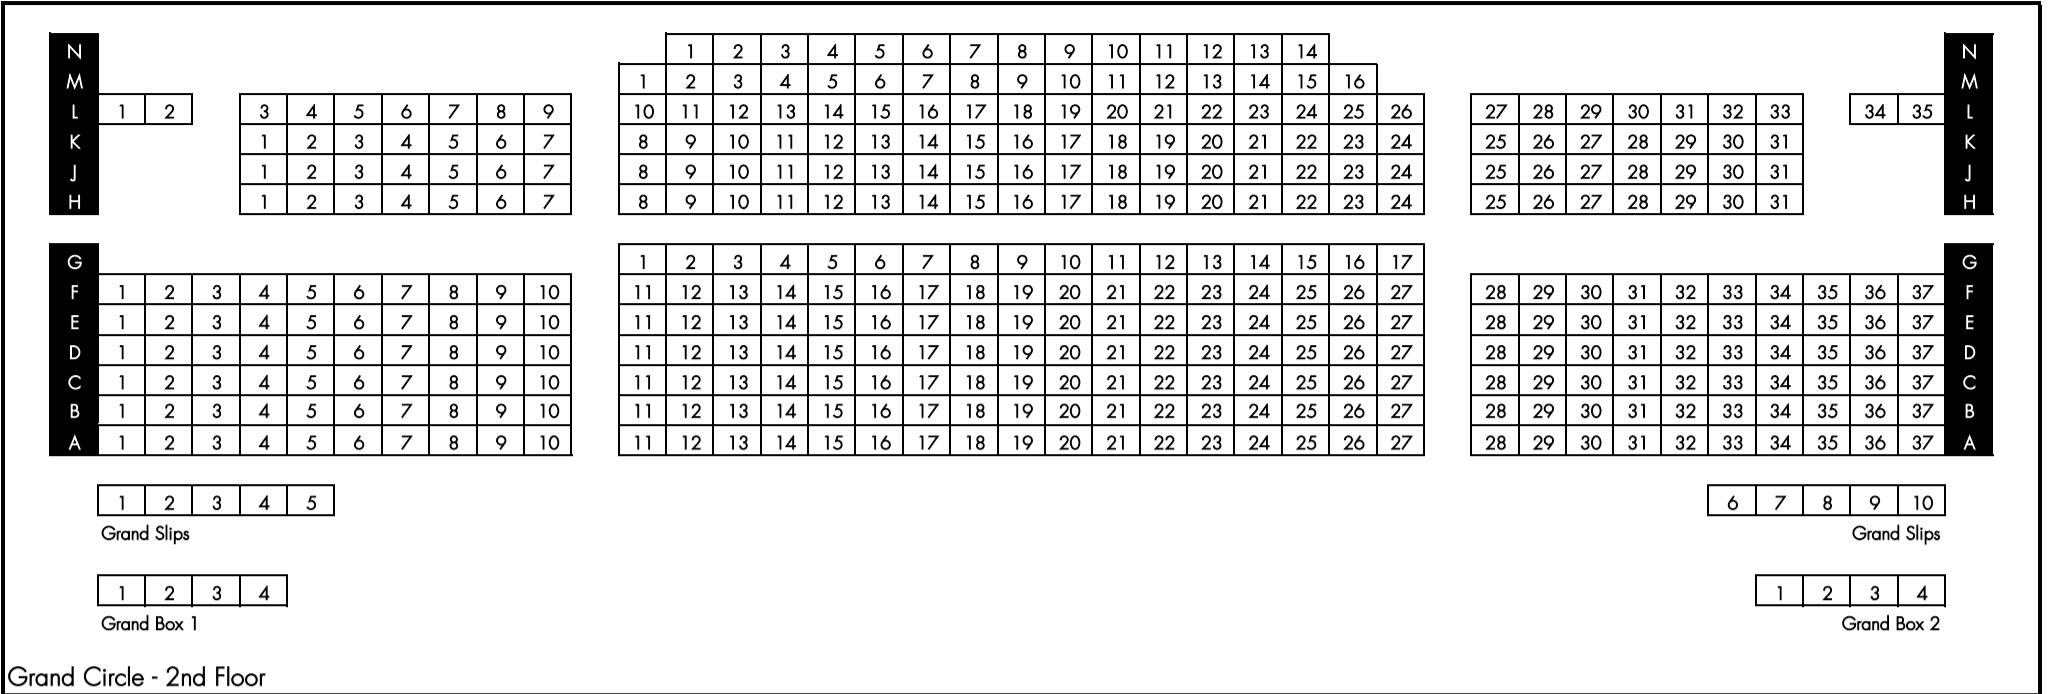

PRINCE EDWARD THEATRE

Stage