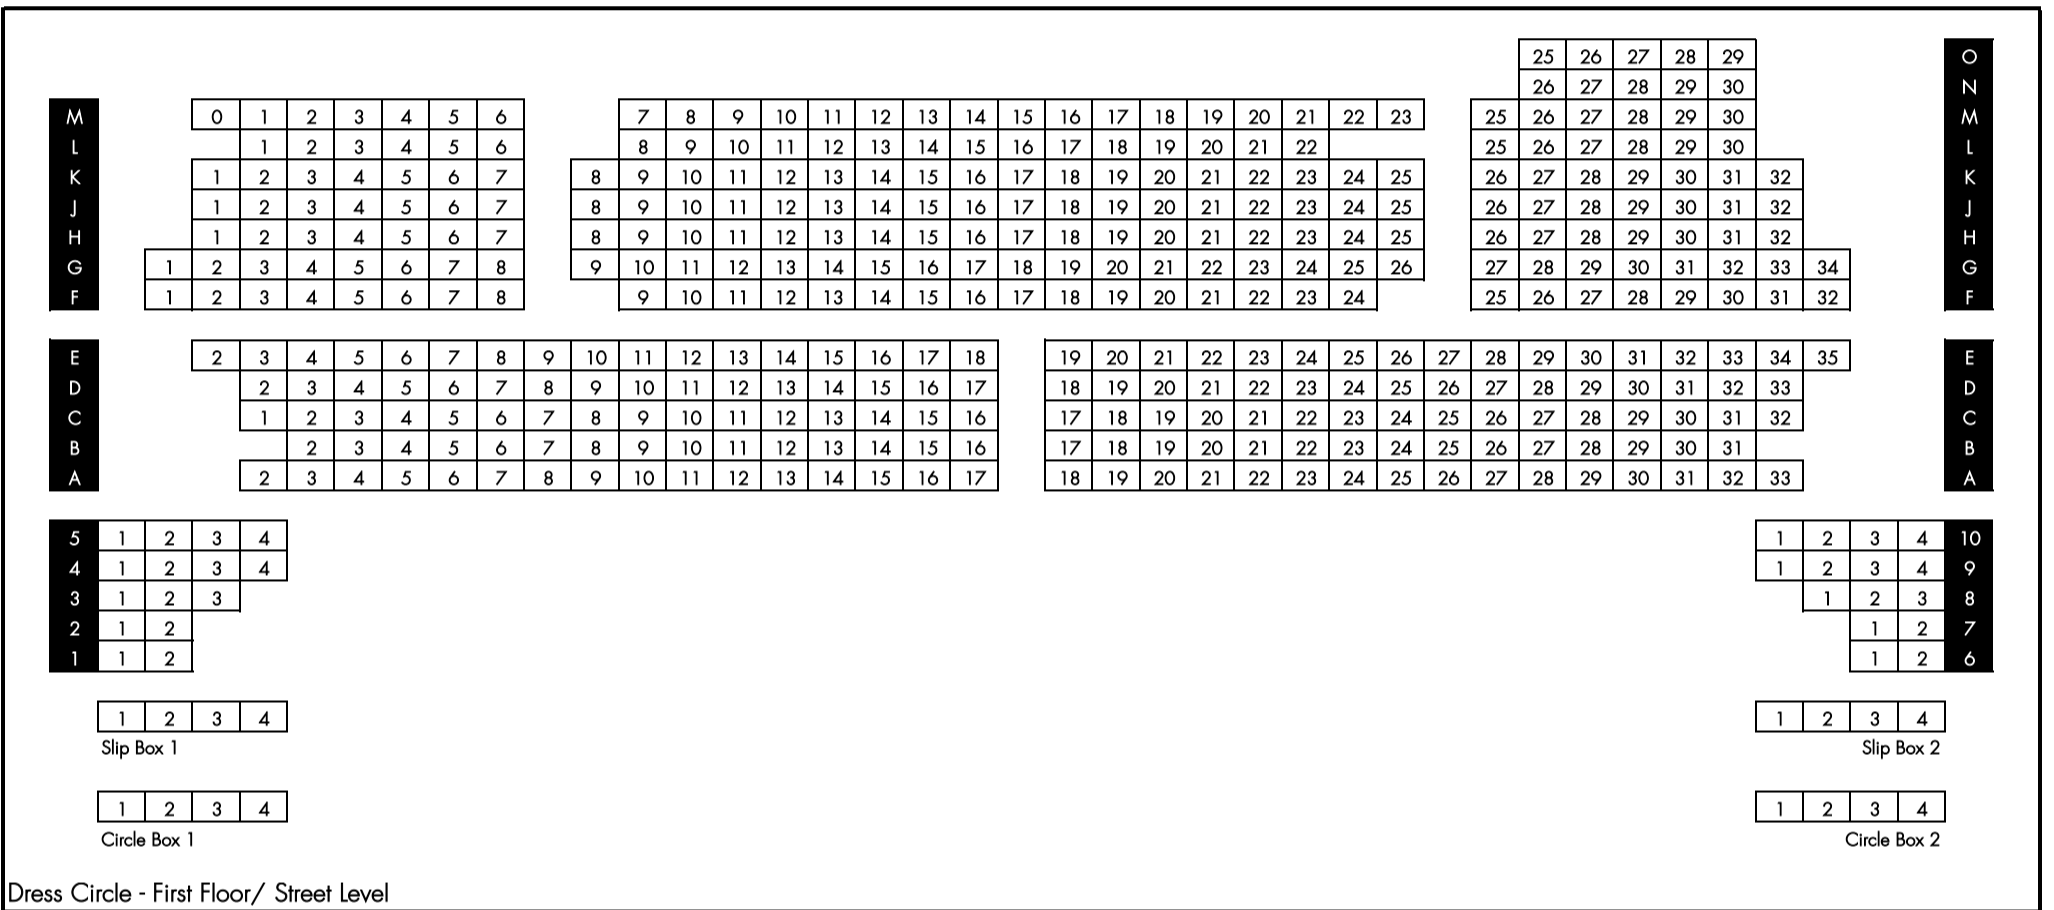

PRINCE EDWARD THEATRE

Stage