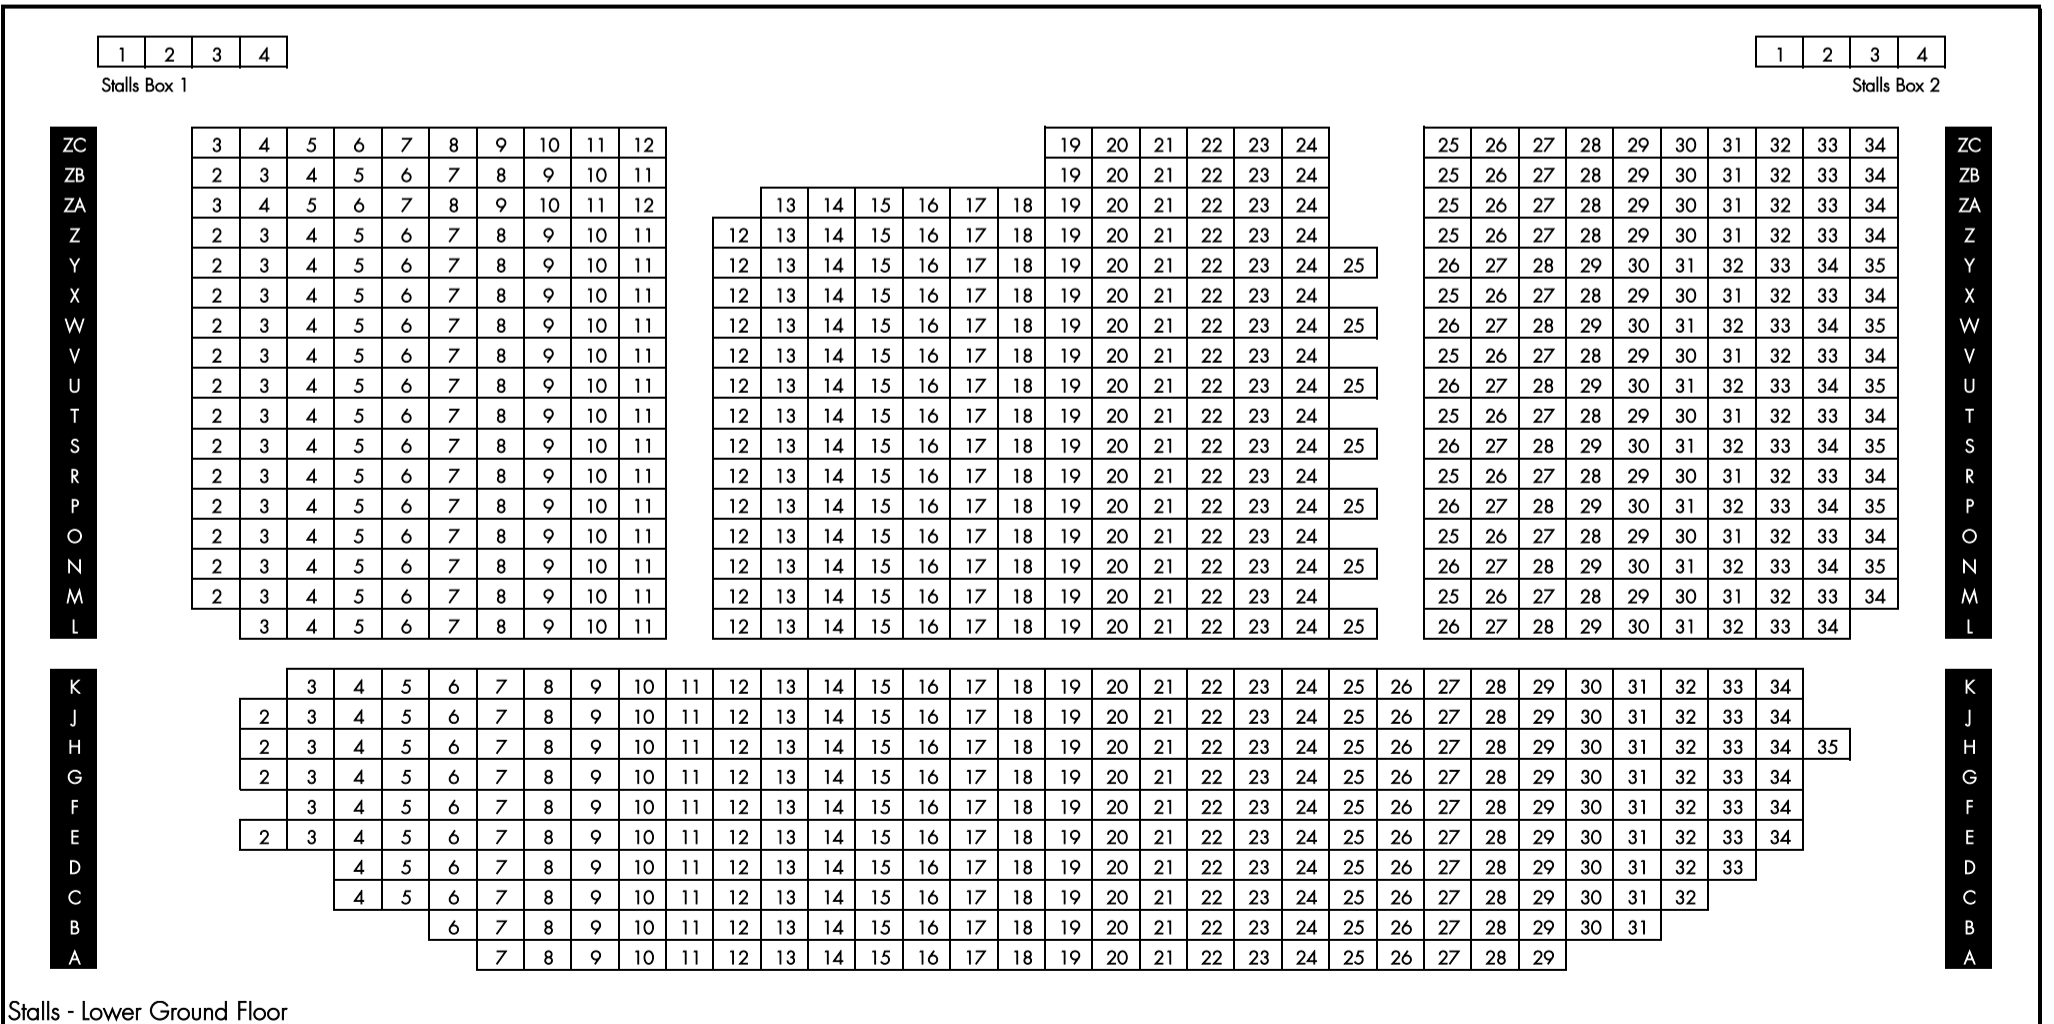

PRINCE EDWARD THEATRE

Stage